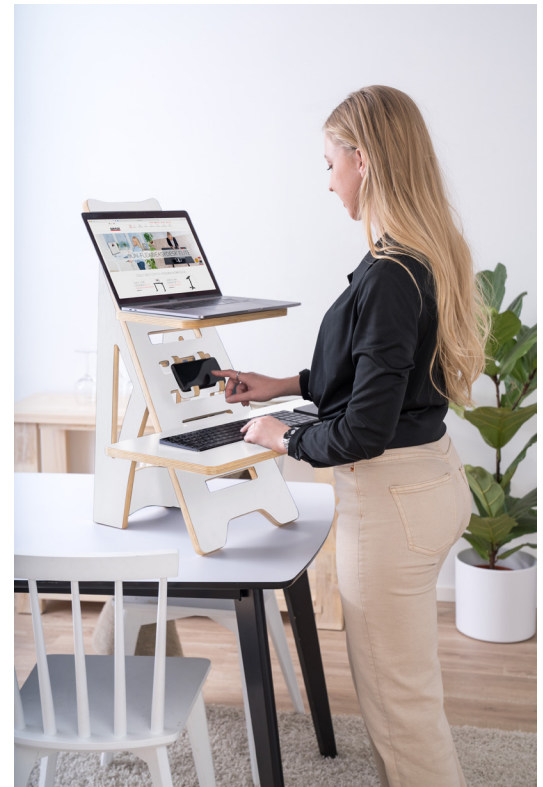

## PRODUCT INFORMATION

SUN-FLEX® EASYDESK RISE is a stand up workstation that turns any flat surface, into the perfect work desk and with 10 different individually adjustable height positions, it gives the right working height, wherever you stand. SUN-FLEX® EASYDESK RISE makes the workday easier, healthier and more comfortable, whether you work at home, in the office or anywhere.

With the SUN-FLEX® UP-DOWN-IN-SECONDS system, you create a **complete ergonomic workplace** quickly.

You set up the stand in a **few seconds**, and take it down at least as fast, taking up little space. With two shelving, one of which is large enough to fit with both an external keyboard, mouse and, for example, note paper, and with hanging

hooks for iPad and or phone, you get a complete workstation in one package.

**All parts are included.**

With solid material, stable construction with locking device, SUN-FLEX® EASYDESK RISE can withstand high loads without sacrificing either stability or safety. The desk is available in two versions: Natural Black or Natural White.

## SPECIFICATIONS

- Product: SUN-FLEX® EASYDESK RISE
- Load capacity: Up to 70 kg.
- Security lock: Yes
- Adjustable: Yes, 10 different heights
- Material: 18 mm. laminated plywood
- Framework: Height: 755 mm.  
Width: 360 mm. (widest dimension)